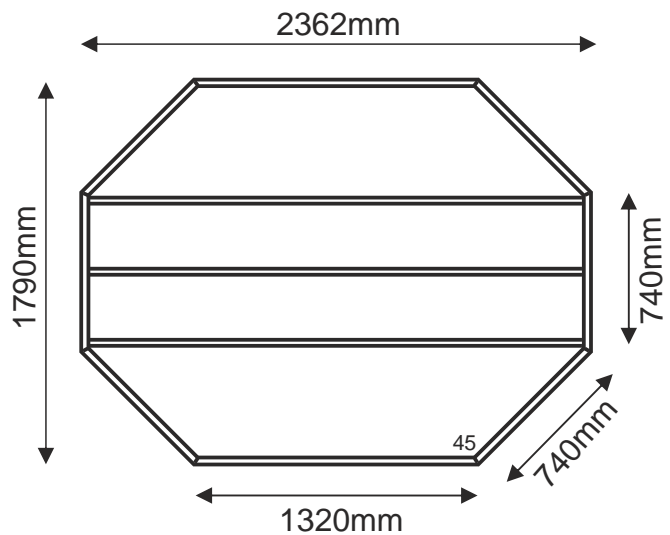

# Floor Plan for Oakdale Octagonal Summerhouses

606  
1.8 x 1.8m

806  
2.4 x 1.8m

We reserve the right to alter design without prior notice