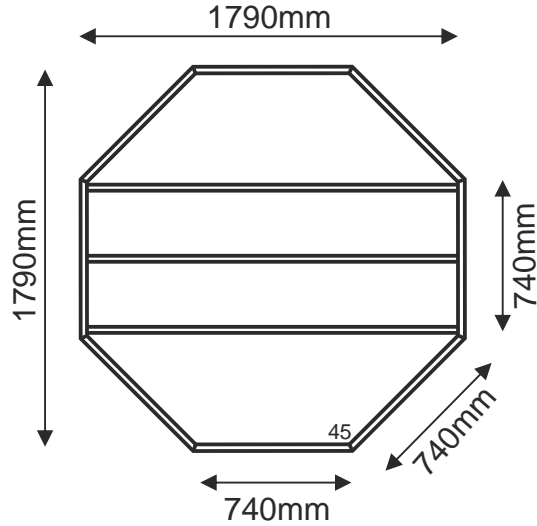

# Floor Plan for Oakdale Octagonal Summerhouses

606  
1.8 x 1.8m

806  
2.4 x 1.8m

We reserve the right to alter design without prior notice