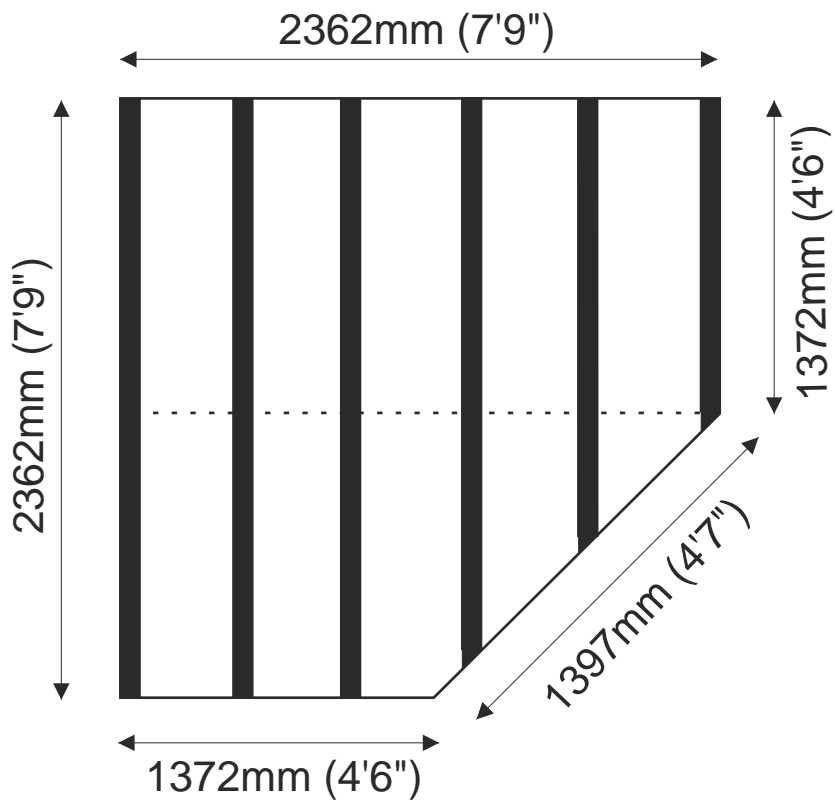

ALBANY SHED CO

FLOOR PLAN: 808 Devon 2.4 x 2.4m approx.

We reserve the right to alter design without prior notice